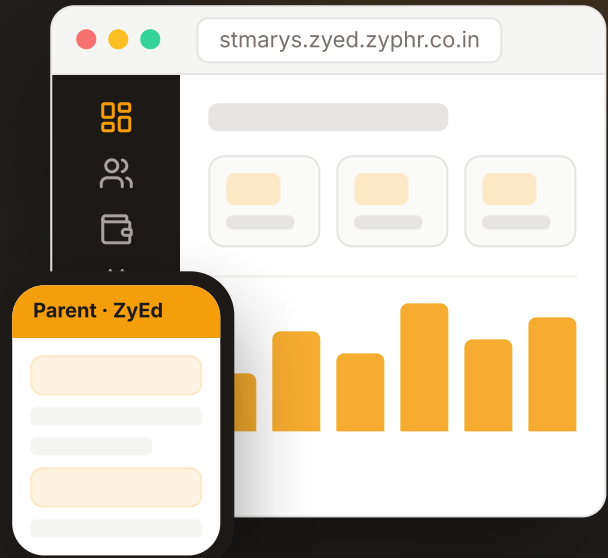

✦ Coming soon · design-partner programme

ZyEd by Zyphr

Run your whole institution, calmly.

One platform for schools, colleges and coaching institutions - admissions to attendance to accounts, with your data walled off and everyone connected on their phones. Built for India.

Get in touch →

See the features

44

modules

12

areas

4

mobile apps

EN·ML·HI

languages

Every board, university & affiliation

zyed.zyphr.co.in

📌 WHAT IS ZYED

One platform for the whole institution

ZyEd replaces the tangle of registers, spreadsheets and disconnected apps with a single system your institution runs on - from a student's first admission enquiry to their final Transfer Certificate.